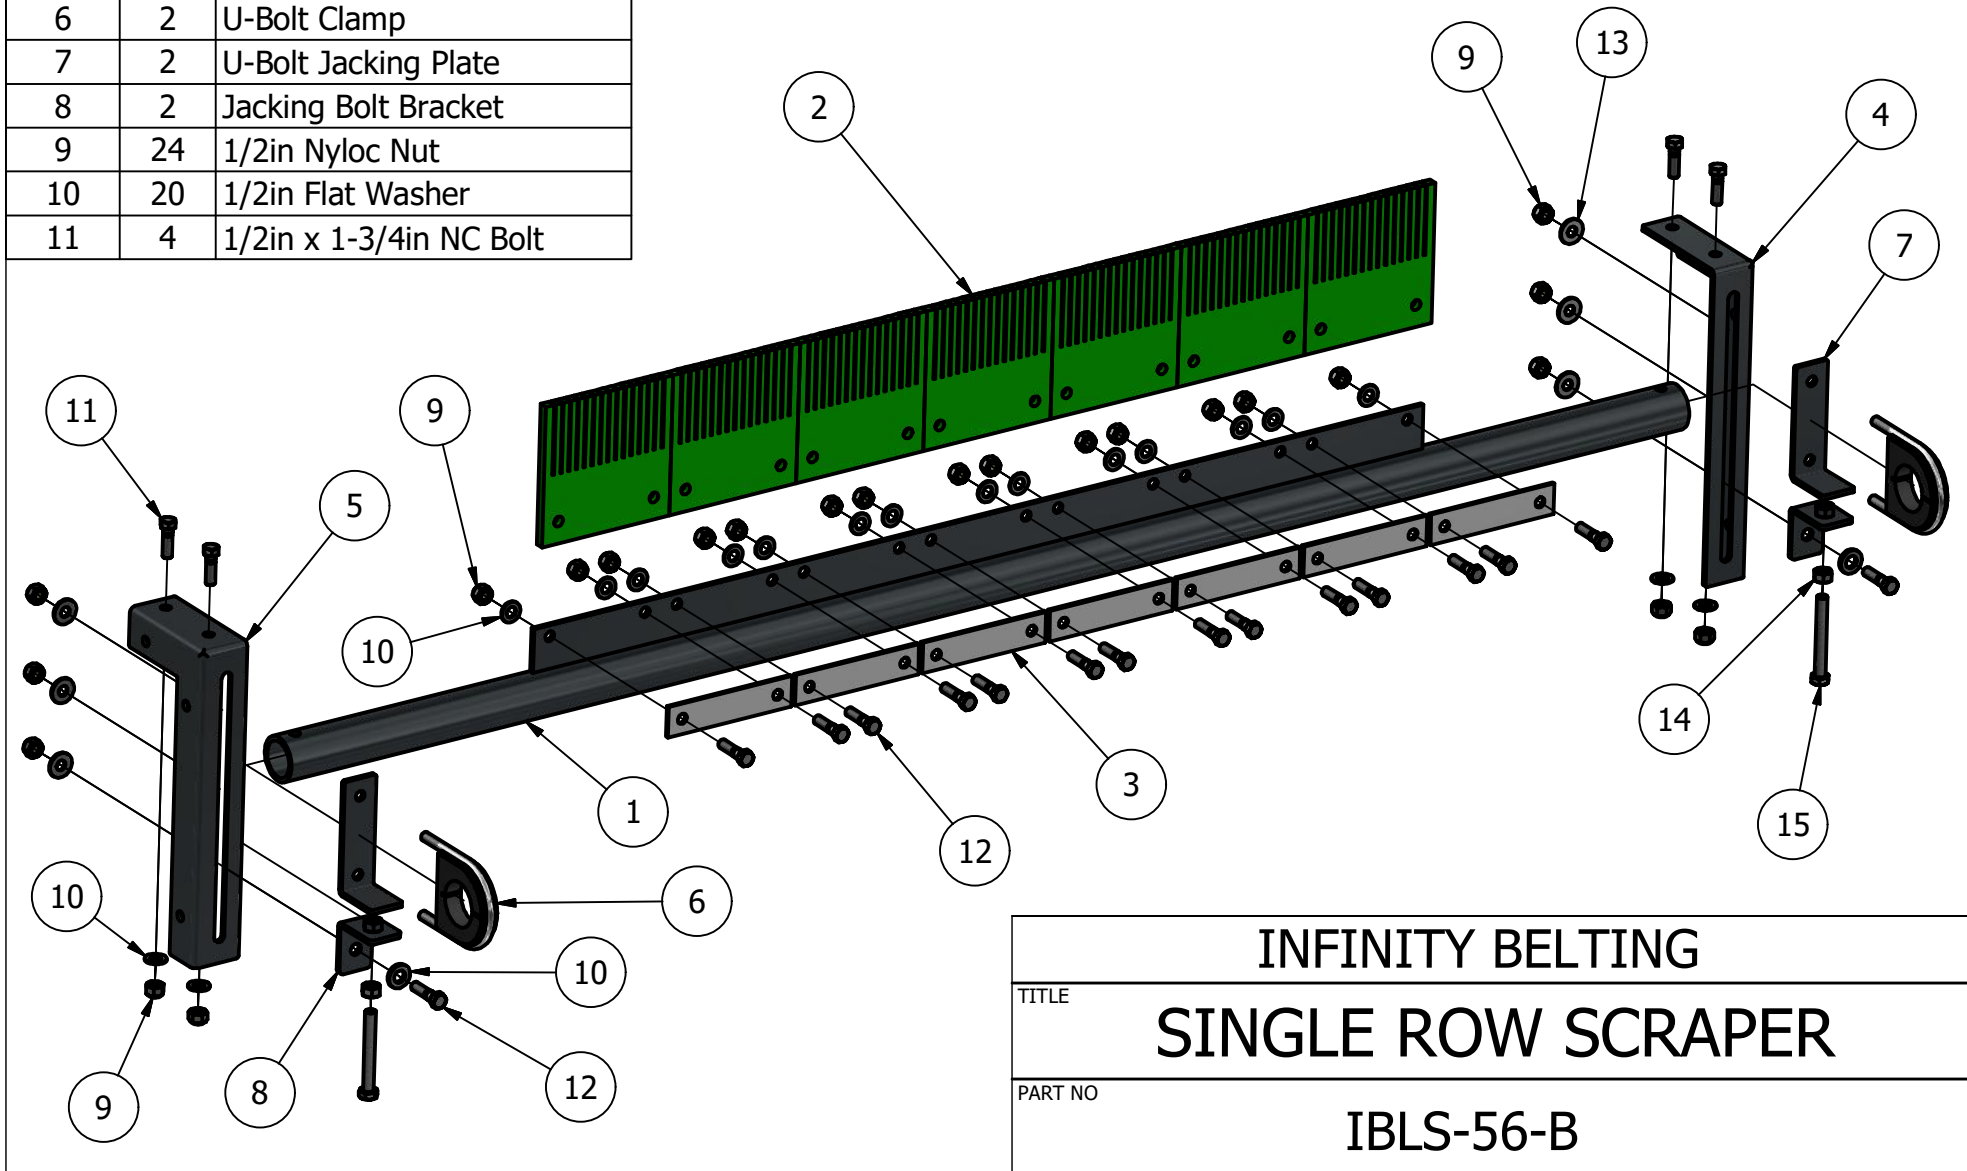

PARTS LIST		
ITEM	QTY	PART
1	1	Main Pipe
2	7	Finger Paddle
3	7	Paddle Plate
4	1	LH Mounting (Main) Bracket
5	1	RH Mounting (Main) Bracket
6	2	U-Bolt Clamp
7	2	U-Bolt Jacking Plate
8	2	Jacking Bolt Bracket
9	24	1/2in Nyloc Nut
10	20	1/2in Flat Washer
11	4	1/2in x 1-3/4in NC Bolt

PARTS LIST		
ITEM	QTY	PART
12	16	1/2in x 2in NC Bolt
13	6	1/2in x 1.2OD Flat Washer
14	2	1/2in NC Nut
15	2	1/2in x 3in NC Bolt

<b>INFINITY BELTING</b>	
TITLE	<b>SINGLE ROW SCRAPER</b>
PART NO	<b>IBLS-56-B</b>